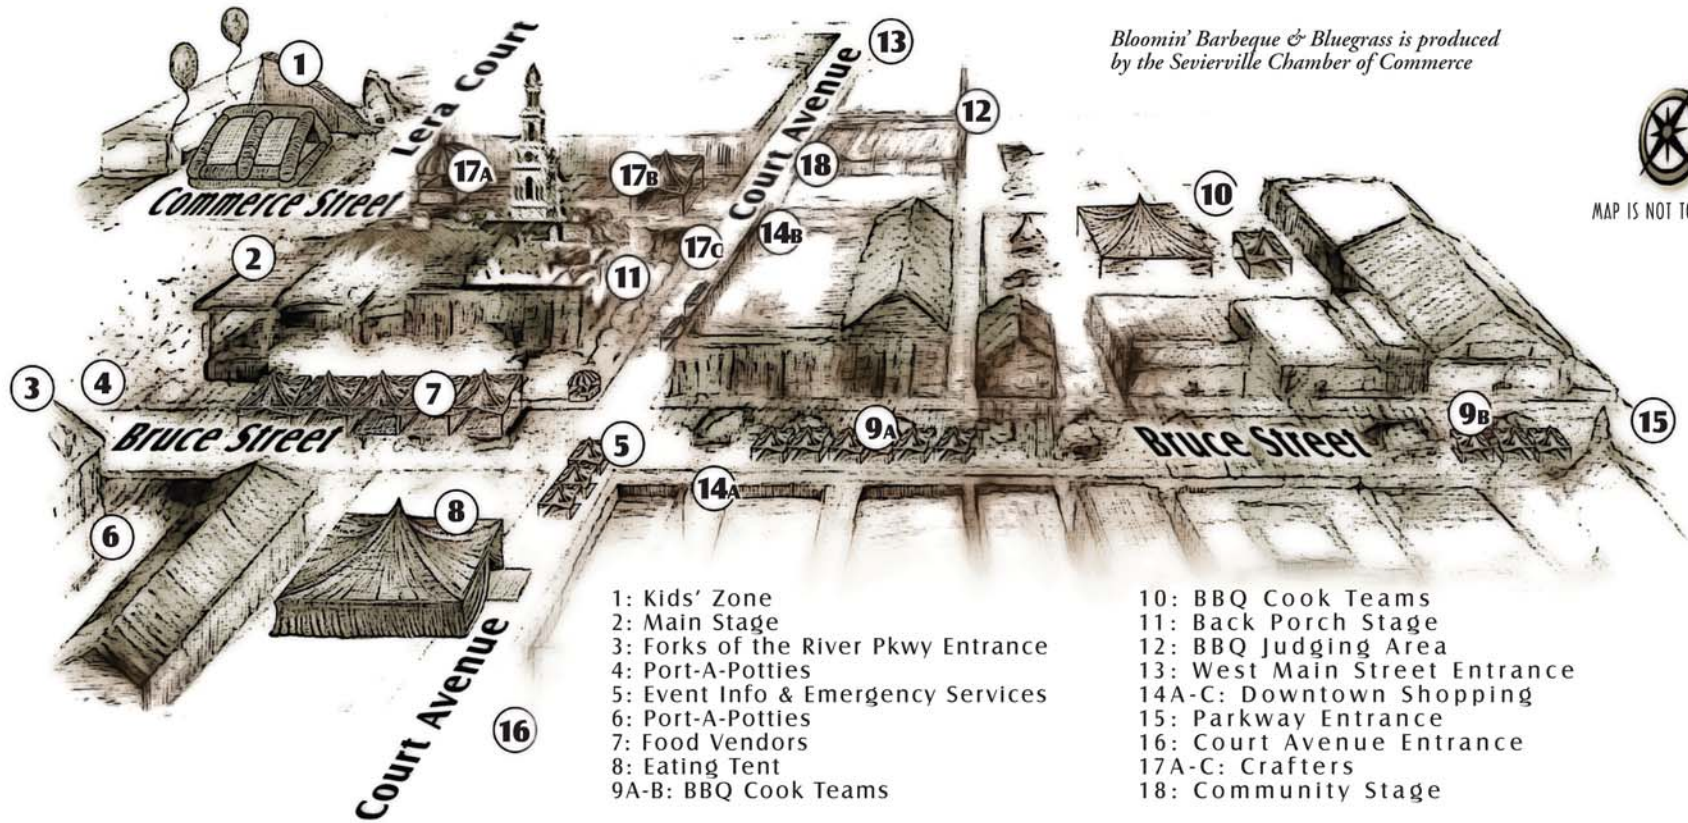

# DOWNTOWN SEVIERVILLE, TN

*Bloomin' Barbeque & Bluegrass is produced by the Sevierville Chamber of Commerce*

MAP IS NOT TO SCALE

- 1: Kids' Zone
- 2: Main Stage
- 3: Forks of the River Pkwy Entrance
- 4: Port-A-Potties
- 5: Event Info & Emergency Services
- 6: Port-A-Potties
- 7: Food Vendors
- 8: Eating Tent
- 9A-B: BBQ Cook Teams

- 10: BBQ Cook Teams
- 11: Back Porch Stage
- 12: BBQ Judging Area
- 13: West Main Street Entrance
- 14A-C: Downtown Shopping
- 15: Parkway Entrance
- 16: Court Avenue Entrance
- 17A-C: Crafters
- 18: Community Stage